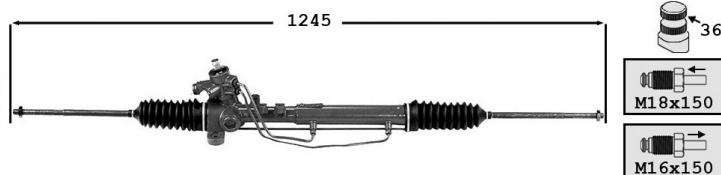

TT /all models 02/91-

...Toledo...

7006138 Direction assistée / Power steering OE 6K1422061C

TT /all models 02/91-

7006149 Direction assistée / Power steering OE 1H1422055

TT /all models 01/93-

7006150 Direction assistée / Power steering OE 191422055