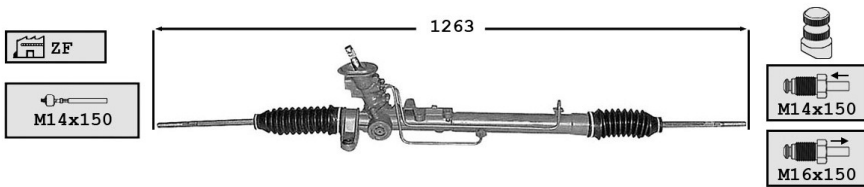

1.6i	04/99-09/00		-ch 1MX025000	AEH AKL
1.6i 16v.	10/98-08/04		-ch 1MX025000	AUS AZD BCB
1.6i 16v.	10/98-08/04		Ch- 1MY000001	AUS AZD
1.8i 20v.	10/98-08/04	BVM BVA	-ch 1MX025000	APG AGN
1.8i 20v.	10/98-08/04	BVM BVA	Ch- 1MY000001	APG
1.8i 20v. Turbo	05/02-09/04	BVM		AUQ
1.9 SDi	10/98-08/04		-ch 1MX025000	AQM
1.9 SDi	10/98-08/04		Ch- 1MY000001	AQM
1.9 TDi 90hp 66kw	10/98-08/04		-ch 1MX025000	AGR ALH
1.9 TDi 90hp 66kw	10/98-08/04		Ch- 1MY000001	AGR ALH
1.9 TDi 110hp 81kw	10/98-08/04		-ch 1MX025000	AHF ASV
1.9 TDi 110hp 81kw	10/98-08/04		Ch- 1MY000001	AHF ASV
1.9 TDi 150hp 110kw	10/98-08/04		-ch 1MX025000	ARL
1.9 TDi 150hp 110kw	10/98-08/04		Ch- 1MY000001	ARL
2.3i VR5 20v.	10/98-08/04		-ch 1MX025000	AGZ
2.3i VR5 20v.	10/98-08/04		Ch- 1MY000001	AGZ

7176043 Direction assistée / Power steering OE 1K1423055CX