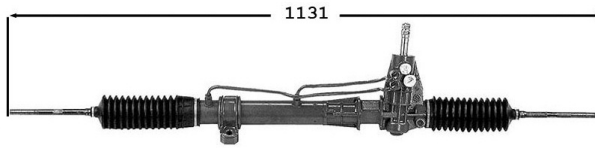

164

7006054

Direction assistée / Power steering

OE 60594888

TT /all models 03/88-

7006057

Direction assistée / Power steering

OE 60591513