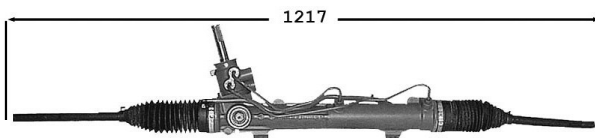

307

7006019

Direction assistée / Power steering

OE Part/oe 4000ZJ

M14x150
L=322mm