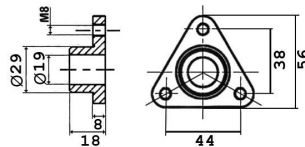

1.8i 16v. /Week End	09/96-
1.9 TD /Week End	09/96-
1.9 JTD /Weekend	09/96-

9006703   **Protecteur de direction / Steering protector**   **OE 9947369**

1.6i 16v.	09/96-09/00
1.8i 16v.	09/96-09/00
1.9 TD	09/96-09/00
2.0i 20v.	09/96-02/99
2.4 TD	09/96-02/99

7076003   **Pompe dir. assistée / Power steering pump**   **OE 55186709**