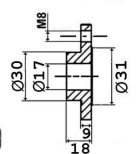

...Ibiza II III IV 93-01(6K)

7076010

Pompe dir. assistée / Power steering pump

OE 032145157AX

BVM 6K1

1.0i 50hp 37kw	11/96-09/99	
1.0i 50hp 37kw	09/99-02/02	ANV/UC/ER
1.4i 16v. 75hp 55kw	09/00-03/02	AER/LD /LL
		APE /UA

7076028

Pompe dir. assistée / Power steering pump

OE 6N0422155