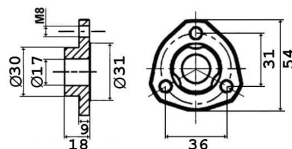

...Felicia

7076024

Pompe dir. assistée / Power steering pump

OE 6N0145157

1.9 D 65hp 47kw 07/96-11/00 BVM AEF

Octavia

7006140

Direction assistée / Power steering

OE 1J1422075KX