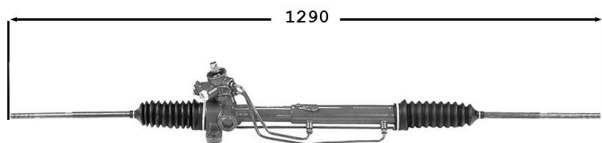

TT / all models	04/88-08/93
TT / all models	01/94-10/96 Ch- 3AR099265

9006035

Protecteur de direction / Steering protector

OE 191419831

DNA

1.6 /i
1.6 TD
1.8
1.9 TD