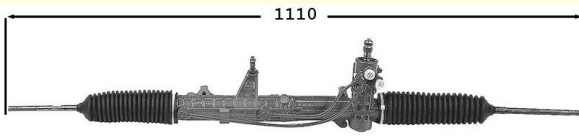

LANCIA Dedra

7006055

Direction assistée / Power steering

OE 7772652

TT /all models
Sauf 1.6

04/89-

7176002

Direction assistée / Power steering

OE 7648758