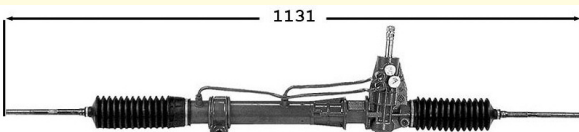

Thema

7006054

Direction assistée / Power steering

OE 82452738

TT /all models

10/84-

7006057

Direction assistée / Power steering

OE 82480948