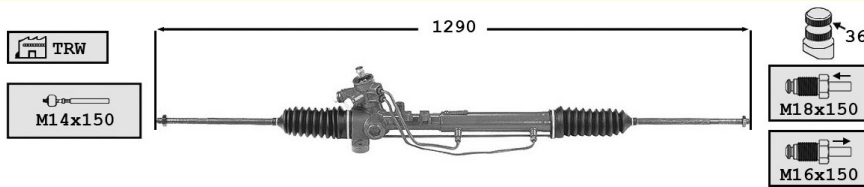

TT /all models 02/91-

...Toledo...

7006138 Direction assistée / Power steering OE 6K1422061C

TT /all models 02/91-

7006149 Direction assistée / Power steering OE 1H1422055

TT /all models 01/93-

7006150 Direction assistée / Power steering OE 191422055