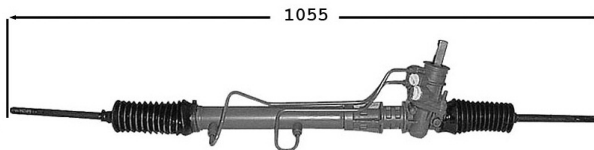

1.6i 16v. -15/12/99 LB01/18/1B/1J/26/3E/3G
1.6i 16v. -15/12/99 LB3H

7006173

Direction assistée / Power steering

OE 7700435644