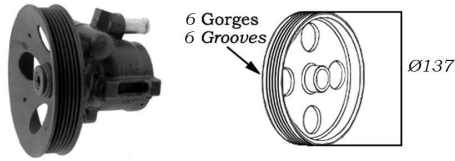

...Vectra A

7076033

Pompe dir. assistée / Power steering pump

OE 948025