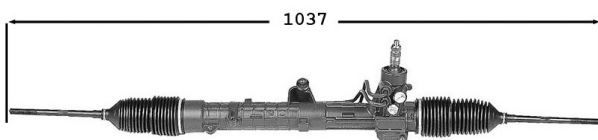

TT /all models Essence D TD	01/94-04/97
1.2 SPi	05/97-12/99
1.7 TD sans clim.	05/97-12/99

7176014

Direction assistée / Power steering

OE 46480618

Course 124mm