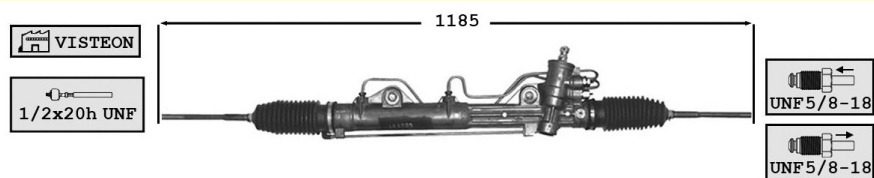

1.3 15/09/96-04/04

7176041 **Direction assistée / Power steering** **OE 1354155**