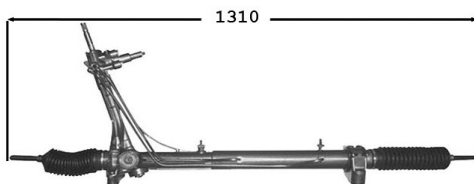

OE Part/oe 4001E5

Assistance Variable

2.2 HDi 110hp 81kw -28/02/13
 2.2 HDi 130hp 96kw -28/02/13
 2.2 HDi 150hp 110kw -28/02/13
 2.2 HDi 100hp 74kw 120hp 88kw -28/02/13
 2.2 HDi 130hp 96kw -28/02/13
 3.0 HDi 156hp 115kw 175hp 129kw -28/02/13
 3.0 HDi 155hp 116kw -28/02/13