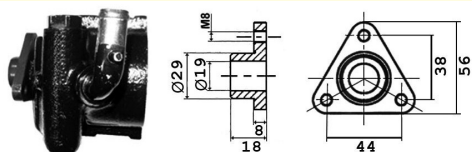

...Multipla

7076045

Pompe dir. assistée / Power steering pump

OE 51839104

1.6i 16v. 105hp 76kw	01/99-12/02	BVM	182A4000
1.6i 16v. 105hp 76kw	06/00-09/04	BVM	182B6000
1.6i 16v. 105hp 76kw	09/04-04/10	BVM	186B6000

7076005

Pompe dir. assistée / Power steering pump

OE 46534757