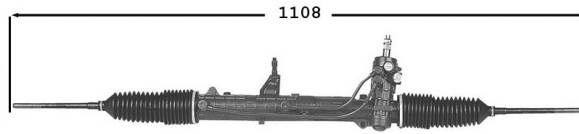

1.6i
1.8i
1.9 TDs
2.0ie

04/93-07/99
10/92-09/94
12/90-09/99
11/89-07/99

Delta

7006055

Direction assistée / Power steering

OE 7772652