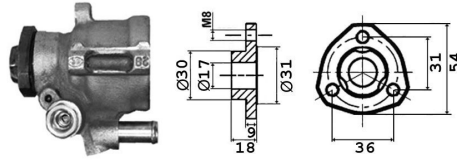

...Toledo

7076021

Pompe dir. assistée / Power steering pump

OE 1J0422154D

1.9 TDi 90hp 66kw	04/99-04/04	
	BVM	ALH AGR
1.9 TDi 110hp 81kw	04/99-09/04	
	BVM	AHF ASV
1.9 TDi 150hp 110kw	01/01-09/04	
	BVM6	ARL
2.3i VR5 20v. 150hp 110kw	04/99-09/00	
	BVM	AGZ
2.3i VR5 20v. 170hp 125kw	09/00-05/02	
	BVM	AQN

Inca

7006138

Direction assistée / Power steering

OE 6K1422061C