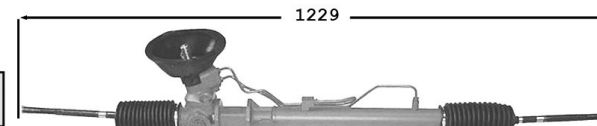

1.4i   -11/02   BA0E
1.6i   -11/02   BA0F/0L/0S
1.9 D   -11/02   BA0A/0U
                                    SA0A/0U
1.9 DTi   -11/02   BA08/0N
2.0i   -11/02   BA0G
2.0i   -11/02   BA07

7174001   **Direction assistée / Power steering**   **OE 7700429506**