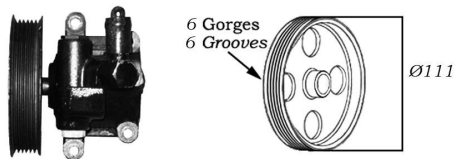

MAZDA 121

7076044 Pompe dir. assistée / Power steering pump OE F7RC3A674BC