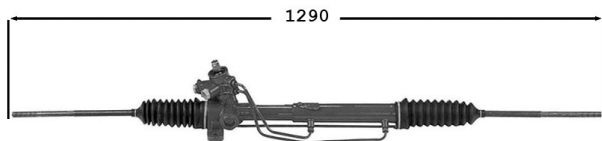

TT / all models	04/88-08/93
TT / all models	01/94-10/96 Ch- 3AR099265

7006139

Direction assistée / Power steering

OE 357422065