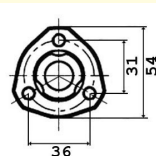

BVM 6K1

1.4i 60hp 44kw	07/94-04/96	ABD
1.4i 60hp 44kw	11/96-09/99	AEX/KK/KV/NW/PQ/UD
1.6i 75hp 55kw	05/93-04/96	ABU
1.6i 75hp 55kw	02/97-09/99	1F AEE/LM
1.6i 100hp 74kw	09/99-03/02	AEH/FT/KL/PF/UR
1.9 TDi 90hp 66kw	09/99-03/02	AGR/HU/LH
1.9 TDi 110hp 81kw	04/00-03/02	AFN /SK/SV

7076029

Pompe dir. assistée / Power steering pump

OE 037145157DX