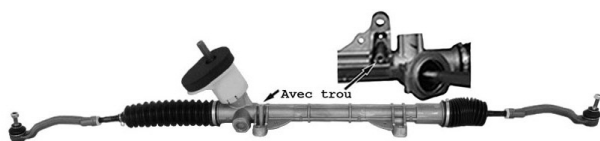

1.4i 16v.		BM-
1.4i 16v.		LM08/0B/0H/1A/1S
1.4i 16v.	-18/02/08	LM20
1.5 DCi		
1.6i 16v.	-18/02/08	LM1B/2Y
1.6i 16v.		BM-
1.6i 16v.		LM0C/0J/0Y/1R/2E/2F/2S
1.9 DCi		BM-
1.9 DCi		LM00/0G/1G/17/2C
1.9 DCi	-18/02/08	LM14/1D
2.0i 16v.		BM05/0U/0W
		BM1M/1N/1T/1U/2P/2V
		LM-
2.0i 16v.		LM-
2.0 DCi		BM1K
2.0 DCi	-18/02/08	LM1K

7374030B

en boîte / in box

2754002

Protecteur de direction / Steering protector

OE Part/oe 7701474448

1.4i 16v.		BM-
1.4i 16v.		LM08/B/H
1.4i 16v.	-18/02/08	LM1A/1S/20
1.5 DCi		BM- SM-
1.5 DCi		LM02/0F/16
1.5 DCi	-18/02/08	LM0T/13/1E/1F/2B/2A
1.6i 16v.		BM-
1.6i 16v.		LM0C/0J/2E/2F/2S
1.6i 16v.	-18/02/08	LM1B/1R/2Y
1.9 DCi		BM-
1.9 DCi		LM00/0G/1G/17
1.9 DCi	-18/02/08	LM14/1D/2C
2.0i 16v.		BM05/0U/0W/1M/1N/1T
2.0i 16v.		BM1U/2P/2V
2.0i 16v.	-18/02/08	LM05/1N/1U
2.0i 16v.		LM0U/1M/2G/23/2N
2.0 DCi		BM1K
2.0 DCi	-18/02/08	LM1K