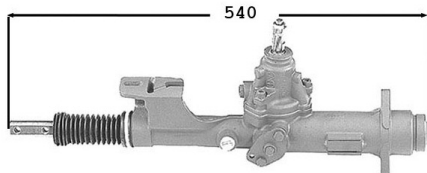

TT /all models 5 cyl. sauf Quattro
01/80-12/90 BVM -ch 8AM167124

9006064

Protecteur de direction / Steering protector

OE 811419831B

1.3	01/82-06/95	2.0 /i /E /16v.	01/82-06/95	
1.4	01/82-06/95	2.0 /i E	01/82-06/95	
1.6i	01/82-06/95	2.0 E	01/82-06/95	
1.6 D/TD	01/82-06/95	2.0 S	01/82-06/95	ABT
1.8/i	01/82-06/95	2.0i	01/82-06/95	
1.9/i	01/82-06/95	2.2i	01/82-06/95	WE
1.9 SDi	01/82-06/95	2.3 E	01/82-06/95	
1.9 TD	01/82-06/95	2.6 E V6	01/82-06/95	
1.9 TDi	02/92-06/95	2.8i V6 E	01/82-06/95	

7076011

Pompe dir. assistée / Power steering pump

OE 050145155AX