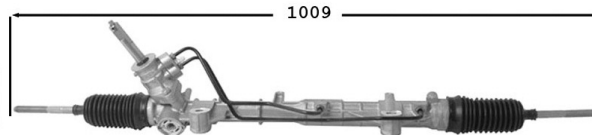

1.0i 16v. -17/08/11 LS-
1.2i 16v. -17/08/11 LS-
1.4 MPi -17/08/11 FS- KS- LS-
1.5 DCi -17/08/11 FS- KS- LS- US-
1.6i 16v. -17/08/11 FS- KS- US-
1.6 MPi -17/08/11 FS- KS- LS- US-

4006224

Protecteur de direction / Steering protector

OE 6001547607

1.0i 16v.
1.2i 16v.
1.4 MPi
1.5 DCi
1.6i 16v.
1.6 MPi

LS-
LS1N
FS- KS- LS-
FS- KS- LS00/J/K/W/Y LS1L US-
KS 0M/0P/0L/1J LS 0L/0M/0P/0V/09/1S/1V/1Y
FS 0B/0F/0D/11/1E KS0B/D/F/H KS11/E LS0B/D/F/H/T LS11/A/E/H/U US 0B/0D/0F/0H/1E

7074005

Pompe dir. assistée / Power steering pump

OE 491100219R

Ø 19

Chauffage normal

1.2i 16v. -18/07/13 LS01/02/1N D4F732/4