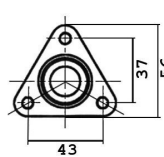

7076004   **Pompe dir. assistée / Power steering pump**   **OE 46524141**

1.4i 12v. 80hp 59kw	09/95-05/99	
		BVM 182A3000
1.8i 16v. 115hp 83kw	09/95-09/00	
		BVM 182A2000
1.9 TD 75hp 55kw	10/96-09/00	
		BVM 182A8000
1.9 TD 100hp 74kw	10/96-02/00	
		BVM 182A7000