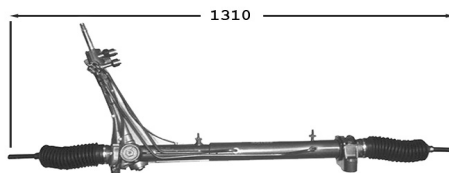

2.2 HDi 110hp 81kw -28/02/13 PUMA C81 Euro 5
2.2 HDi 130hp 96kw -28/02/13 PUMA C96 Euro 5
2.2 HDi 150hp 110kw -28/02/13 PUMA C110 Euro 5
2.2 HDi 100hp 74kw 120hp 88kw -28/02/13 PUMA 22DT
3.0 HDi 155hp 116kw FAP -28/02/13 F30DT