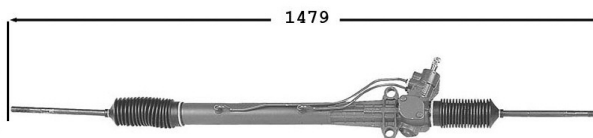

Daily I 04/96-05/99

7006049

Direction assistée / Power steering

OE -

TT /all models 30.8/10	
TT /all models 35.10/12	
TT /all models 40.8/10/12	
TT /all models 45.10/12	8140.27S
TT /all models 49.10/12	
TT /all models 59.12	

2756022

Protecteur de direction / Steering protector

OE Part/oe 93161288

DA

TT /all models 30.8/10	
TT /all models 35.10/12	
TT /all models 40.8/10/12	
TT /all models 45.10/12	8140.27S
TT /all models 49.10/12	
TT /all models 59.12