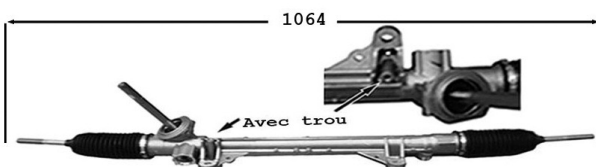

1.4i 16v.		BM-
1.4i 16v.		LM08/0B/0H/1A/1S
1.4i 16v.	-18/02/08	LM20
1.5 DCi		
1.6i 16v.		BM-
1.6i 16v.		LM0C/0J/0Y/1R/2E/2F/2S
1.6i 16v.	-18/02/08	LM1B/2Y
1.9 DCi		BM-
1.9 DCi		LM00/0G/1G/17/2C
1.9 DCi	-18/02/08	LM14/1D
2.0i 16v.		BM05/0U/0W/
		BM1M/1N/1T/1U/2P/2V
		LM-
2.0i 16v.		LM-
2.0 DCi		BM1K
2.0 DCi	-18/02/08	LM1K

7174030

NEW

Direction mécanique / Steering gear

OE Part/oe 7711368394

M14x150

1.4i 16v.		BM-
1.4i 16v.		LM08/0B/0H/1A/1S
1.4i 16v.	-18/02/08	LM20
1.5 DCi		
1.6i 16v.	-18/02/08	LM1B/2Y
1.6i 16v.		BM-
1.6i 16v.		LM0C/0J/0Y/1R/2E/2F/2S
1.9 DCi		BM-
1.9 DCi		LM00/0G/1G/17/2C
1.9 DCi	-18/02/08	LM14/1D
2.0i 16v.		BM05/0U/0W/
		BM1M/1N/1T/1U/2P/2V
		LM-
2.0i 16v.		LM-
2.0 DCi		BM1K
2.0 DCi	-18/02/08	LM1K

7374030

NEW

Direction mécanique / Steering gear

OE 8200463517