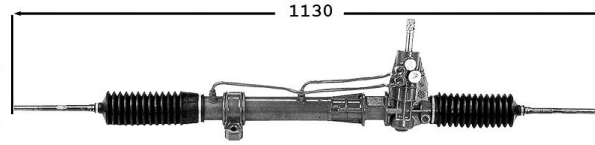

164

7006054

Direction assistée / Power steering

OE 60594888

TT /all models 03/88-

7006057

Direction assistée / Power steering

OE 60591513