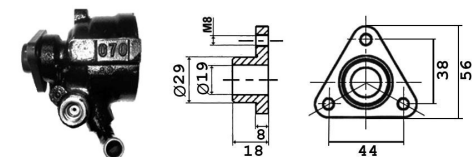

1.9 JTD 115hp 85kw 120hp 88kw	03/01-06/06	BVM	186A6000/8000

Palio

7006053

Direction assistée / Power steering

OE 46545222