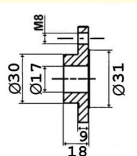

BVM 6K1

1.4i 60hp 44kw	07/94-04/96	ABD
1.4i 60hp 44kw	11/96-09/99	AEX/KK/KV/NW/PQ/UD
1.6i 75hp 55kw	05/93-04/96	ABU
1.6i 75hp 55kw	02/97-09/99	1F AEE/LM
1.6i 100hp 74kw	09/99-03/02	AEH/FT/KL/PF/UR
1.9 TDi 90hp 66kw	09/99-03/02	AGR/HU/LH
1.9 TDi 110hp 81kw	04/00-03/02	AFN /SK/SV

7076029

Pompe dir. assistée / Power steering pump

OE 037145157DX