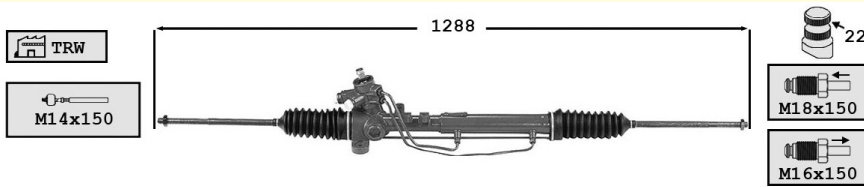

TT /all models 02/91-

...Toledo...

7006138 Direction assistée / Power steering OE 6K1422061C

TT /all models 02/91-

7006149 Direction assistée / Power steering OE 1H1422055

TT /all models 01/93-

7006150 Direction assistée / Power steering OE 191422055