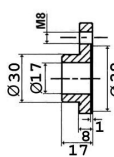

7076004   **Pompe dir. assistée / Power steering pump**   **OE 46524141**

1.4i 12v. 80hp 59kw	09/95-05/99	
		BVM 182A3000
1.8i 16v. 115hp 83kw	09/95-09/00	
		BVM 182A2000
1.9 TD 75hp 55kw	10/96-09/00	
		BVM 182A8000
1.9 TD 100hp 74kw	10/96-02/00	
		BVM 182A7000