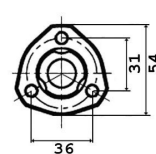

...Ibiza II III IV 93-01(6K)

7076010

Pompe dir. assistée / Power steering pump

OE 032145157AX

BVM 6K1

1.0i 50hp 37kw	11/96-09/99	
1.0i 50hp 37kw	09/99-02/02	ANV/UC/ER
1.4i 16v. 75hp 55kw	09/00-03/02	AER/LD /LL
		APE /UA

7076028

Pompe dir. assistée / Power steering pump

OE 6N0422155