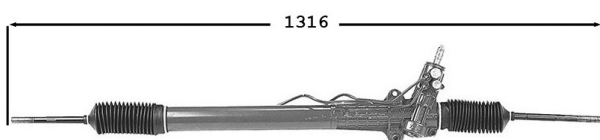

TT /all models   11/81-03/92

0054114B   en boîte / in box

7006090   **Direction assistée / Power steering**   **OE 400039**