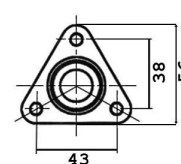

1.9 TDi Ch- 8D-W-163241 -ch 8DZ1-200000
AFF/N AHH/U AVG

7076025 **Pompe dir. assistée / Power steering pump** **OE 8D0145155QX**