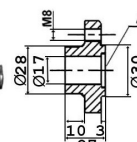

6K1

1.8i 90hp 66kw	05/93-04/96	BVM BVA	ABS ADZ
1.8i 16v. 130hp 95kw	07/94-04/96	BVM	ADL
1.9 SDi 70hp 50kw	07/94-04/96	BVM	1Y
1.9 TD 75hp 55kw	05/93-04/96	BVM	AAZ
2.0i 115hp 85kw	05/93-04/96	BVM	2E

7076009

Pompe dir. assistée / Power steering pump

OE 6K0422154X