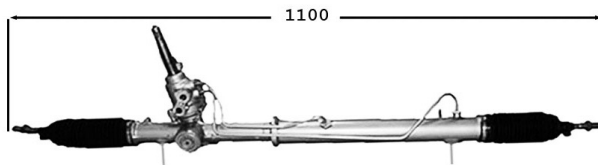

1.6 HDi	09/04-03/08	DV6TED4
1.8i 16v.	09/04-03/08	EW7A
1.8i 16v.	-03/08	EW7J4
2.0i 16v.	-08/04	EW10J4
2.0i 16v.	09/04-03/08	EW10A
2.0 HDi	-08/04	DW10TD/ATED
2.0 HDi	09/04-03/08	DW10BTED4
2.0 HPi	-08/04	EW10D
2.2 HDi	09/04-03/08	DW12BTED4
2.2 HDi	-03/08	DW12TED4
3.0i V6	-08/04	ES9J4S
3.0i V6	09/04-03/08	ES9A

7170046

NEW

Direction assistée / Power steering

OE Part/oe 4001EC

Assistance non variable Dir. mécanique assistée Course mécanisme direction 184