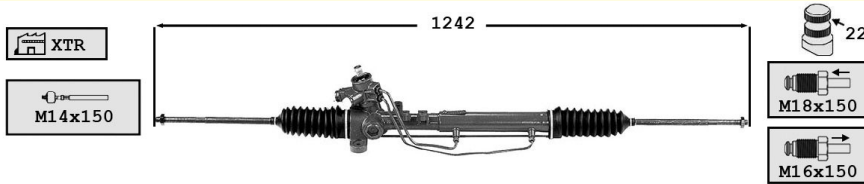

TT /all models 02/91-

...Toledo...

7006138 Direction assistée / Power steering OE 6K1422061C

TT /all models 02/91-

7006149 Direction assistée / Power steering OE 1H1422055

TT /all models 01/93-

7006150 Direction assistée / Power steering OE 191422055