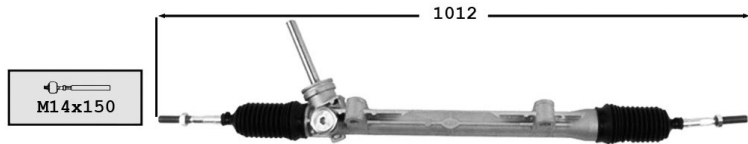

Logan I...

4006205

Direction mécanique / Steering gear

OE 8200902356

4006205B en boîte / in box

1.0i 16v. LS-
1.2i 16v. LS1N
1.4 MPi FS- KS- LS-
1.5 DCi FS- KS- LS00/J/K/W/Y LS1L US-
1.6i 16v. KS0L/M/P KS1J LS09/L/M/P/V LS1S/V/Y
1.6 MPi FS0B/D/F FS11/E KS0B/D/F/H KS11/E LS0B/D/F/H/T LS11/A/E/H/U US0B/D/F/H US1E