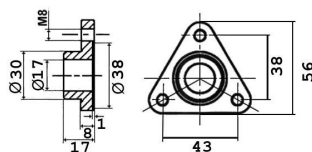

1.4i 12v. 80hp 59kw   09/95-05/99   BVM   182A3000
1.8i 16v. 115hp 83kw   10/96-09/00   BVM   182A2000
1.9 TD 75hp 55kw   10/96-02/00   BVM   182A8000
1.9 TD 100hp 74kw   10/96-02/00   BVM   182A7000

7076002   **Pompe dir. assistée / Power steering pump**   **OE 46406957**