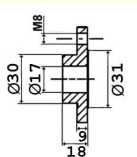

1.0 50hp 37kw	08/99-02/02	6K1

7076024

Pompe dir. assistée / Power steering pump

OE 6N0145157