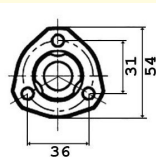

1.0 50hp 37kw	08/99-02/02	6K1

7076024

Pompe dir. assistée / Power steering pump

OE 6N0145157