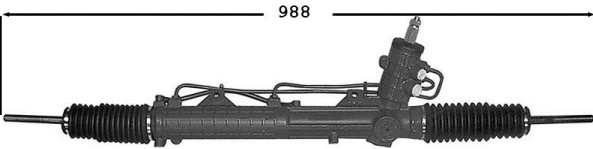

Z3

7006013

Direction assistée / Power steering

OE 32131140972