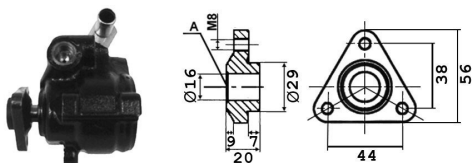

1.8i 16v. 4WD -10/06
 2.0 Di -10/06
 2.0 TD 4WD -10/06
 2.5i 4WD -10/06

MAZDA 121

7076044 Pompe dir. assistée / Power steering pump OE F7RC3A674BC

1.3i 50hp 37kw 60hp 44kw 03/96-

7076057 Pompe dir. assistée / Power steering pump OE 1415741