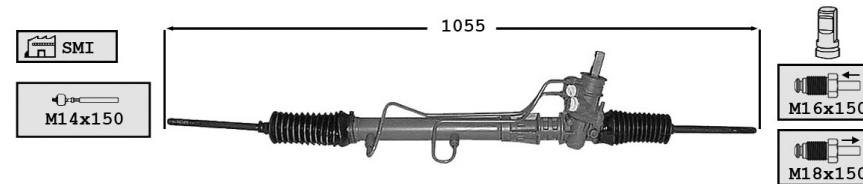

1.4i 16v. Equipement ES2	-15/12/99	BB0L/0P CB0L/0P/1L
1.6i 16v.	-15/12/99	BB01/0H/0T/1J/26/3E/3G/3H CB01/0T/26/3E/3G/3H
2.0i 16v.	-15/12/99	CB0M/15/1C/1S

7006129

Direction assistée / Power steering

OE 8200276161