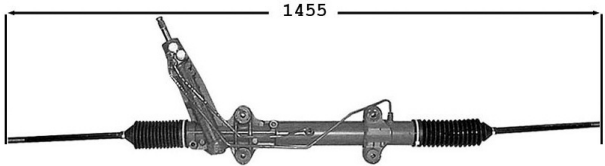

LT II III 96-

7006050 **Direction assistée / Power steering** **OE -**