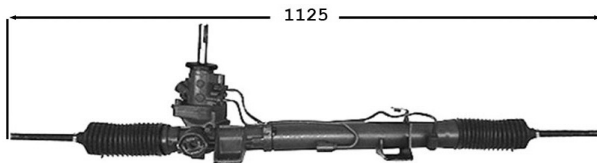

Espace JK

7174020

NEW

Direction assistée / Power steering

OE 490018929R

Assistance non variable