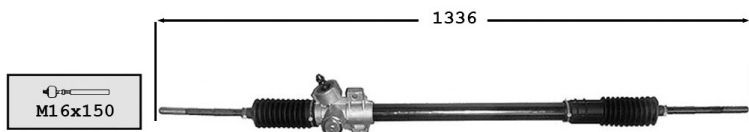

(0664154x2 + colliers) DNA

 1.0 05/05/88-01/01/95
 1.1 07/87-06/94
 1.1 05/05/88-01/01/95
 1.3 07/87-06/94
 1.4 05/05/88-01/01/95
 TT /all models Diesel

C25...
0054114 **Direction mécanique / Steering gear** **OE 4000A0**