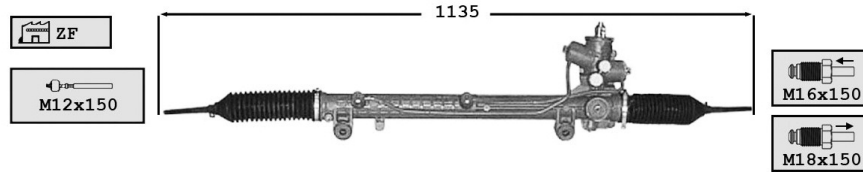

1.4i 140	-09/04
1.6i 160	-09/04
1.7 CDi 160	-09/04
1.7 CDi 170	-09/04
1.9i 190	-09/04
2.1i 210	-09/04

Classe C (202) 03/93-

7956001   **Barre d'accouplement / Center link**   **OE 2024600405**

1.8i 180 GPL	06/93-05/00
2.0i 180 200 GPL	06/97-05/00
2.0i 200 /Komp /Break	01/94-05/00
2.0 D 200 /Break	07/93-05/00
2.2i 220	06/93-07/96
2.2 D 220	06/93-01/99
2.2 CDi 200 220 /Break	07/98-05/00
2.3i 230 /Komp /Break	09/95-05/00
2.4i 240 /Break	06/97-05/00
2.5 D 250 /Break	05/93-05/00
2.5 TD 250 /Break	09/95-05/00
2.8i 280	06/93-05/00
3.6i C36 AMG	05/94-05/00
4.3i C43 AMG /Break	01/98-05/00

BVA