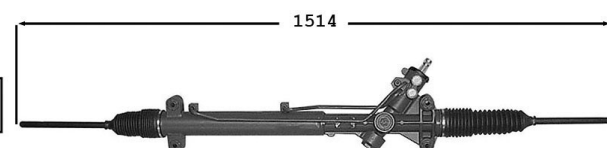

Daily II 05/99-03/06

7006048

Direction assistée / Power steering

OE -

TT /all models 29L-9/10/11/12/13/14	
TT /all models 35S-9/10/11/12/13/15	
2.8 D 35C-9/10/11/12/13/15	
2.8 TD 35C-9/10/11/12/13/15	
2.8 TD 50C 11/13/15 65C15	

2756005

Protecteur de direction / Steering protector

OE 2992592

TT /all models