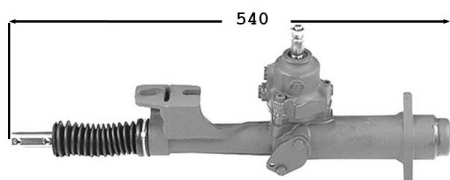

TT / all models	01/85-03/88
Sauf 5 cyl.	

Passat III IV 88-97...

7006154

Direction assistée / Power steering

OE 3A1422061B