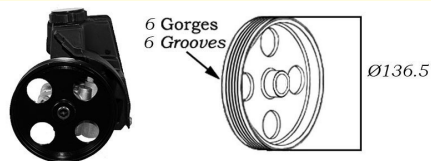

...206+ 04/09-

7070039

NEW

Pompe dir. assistée / Power steering pump

OE 9800248380